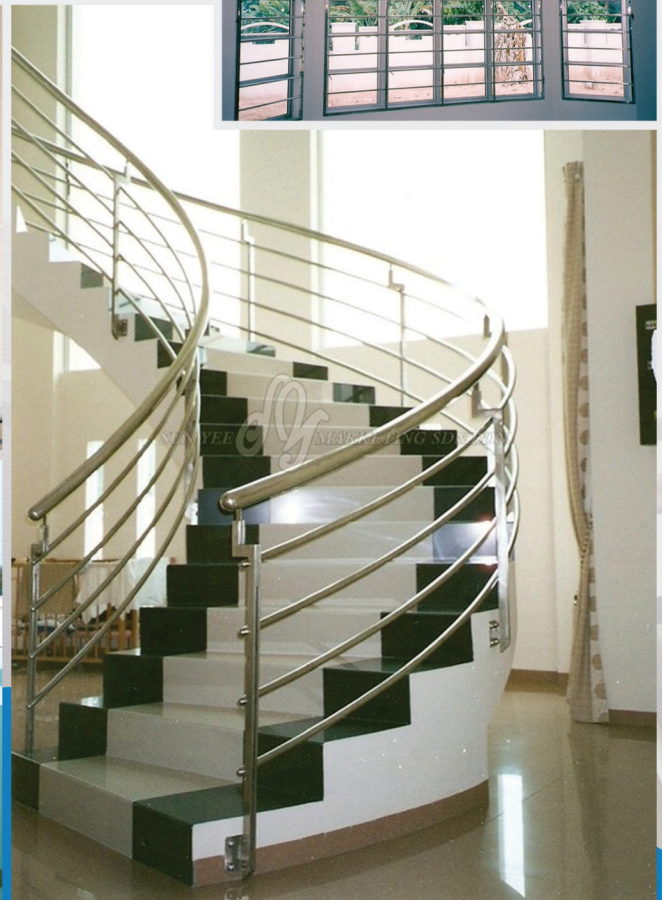

Stainless Steel Projects

Awning | Balcony | Door Grill | Fencing | Main Gate | Staircase Railing | Window